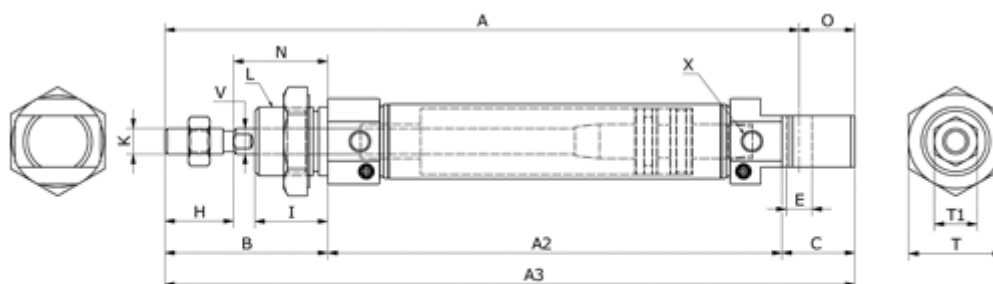

Data Sheet

Article number: 58MIC25S0010CAG

Description: Cylinder MIC-25x10-S-CA-G, Ø25x10
Double acting with cushin type - port 1/8"

Measures

A	= 126	I	= 22	V = 10
A2	= 65	K	= M10x1,25	X = 1/8"
A3	= 137	L	= M22x1,5	
B	= 50	N	= 28	
Bore diameter	= 25	O	= 11	
C	= 22	Stroke	= 10	
E	= 8	T	= 17	
HS	= 22	T1	= 29	